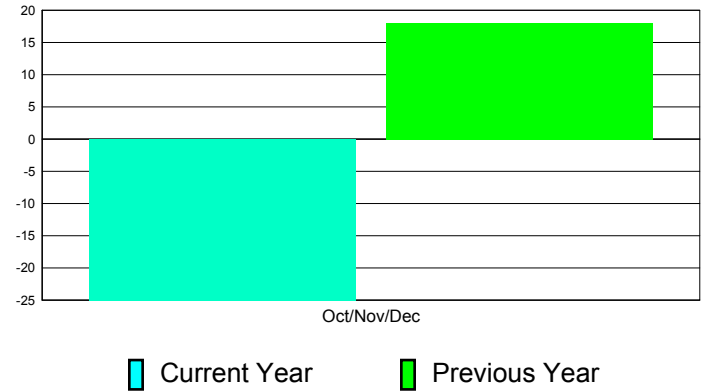

Comparison of Membership Gain/Loss

Current Year Compared to the Previous Year