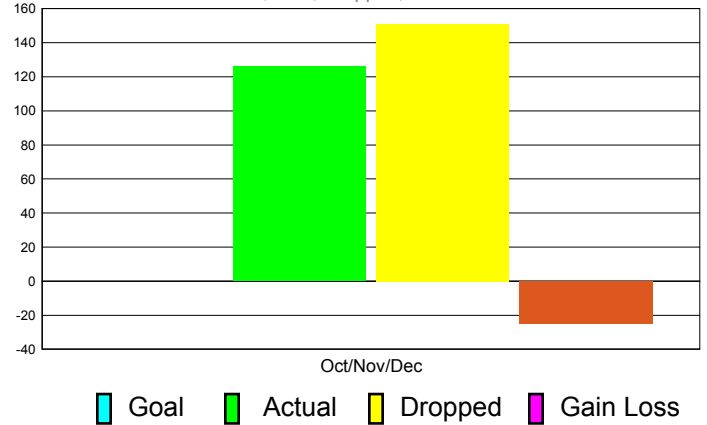

Membership Results 2011-2012

Goal, New, Dropped, Gain/Loss